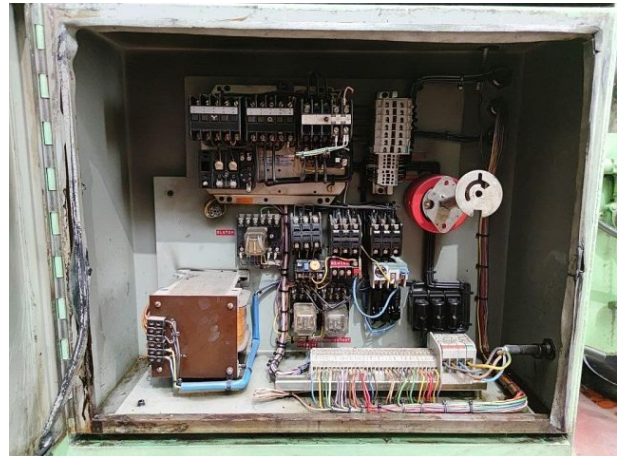

Weitere Daten:

Platarg transfer press 611
Specifications:
Number of stations: 12 (11+1)
Capacity per ram: 6 tons
Maximum stroke: 114 mm
Max. shell height: 50 mm
Standard ram pitch: 82 mm
Blank diameter: 80 mm

tool area

Clutch and flywheel

tool and cams

Electrical Cabinet

Side shaft and front