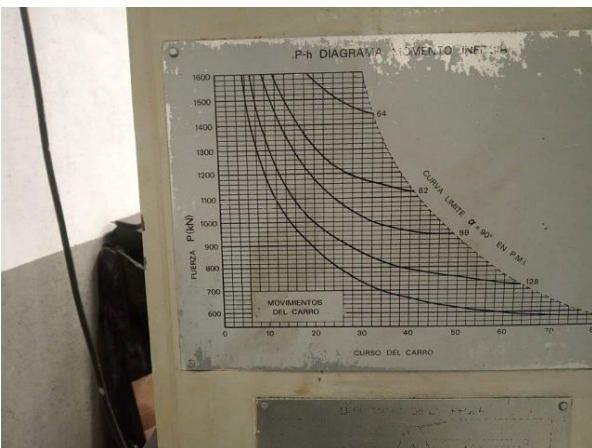

Right View

LHS

Control Desk

GPA Feeder

Force-stroke diagram