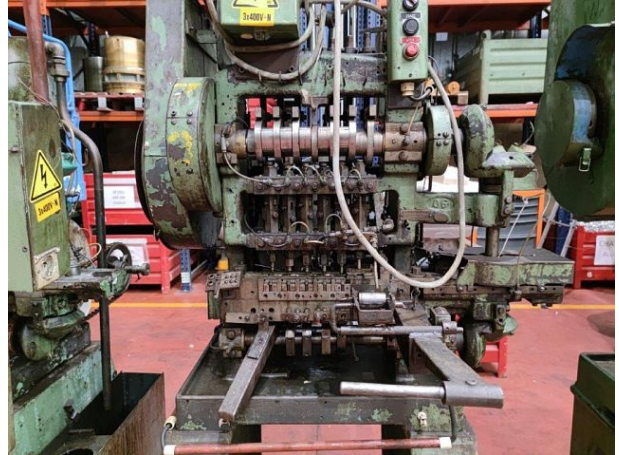

Data Sheet

Reference No.: 45521

transfer presa - mehanička -

Brand: WATERBURY FARRELL
Model: NO. 6
YoM, approx.: used
Reconditioned:
Controls:

Press Design

drive system: eccentric / crank
number of slide actions: 6
table cushion: yes

Additional Information:

6 stations plus auxiliary station
Used for eyelet production - tooling still mounted

Seller:

Post-Venta Carreras S.A.
Sean Gribben
Pol. Ind. Els Plans d'Arau C/ Nicolau Copèrnic, 2, 08787
La Pobla de Claramunt, Spain
+34 938 088 099
sean@prodeq.es