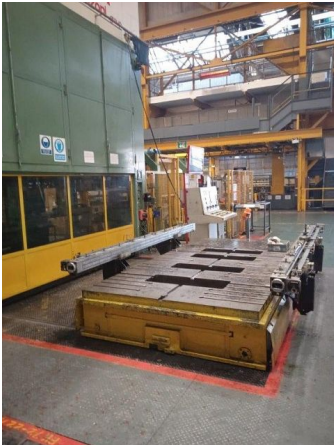

Photos & Documents

Reference No.: 43813

Front left