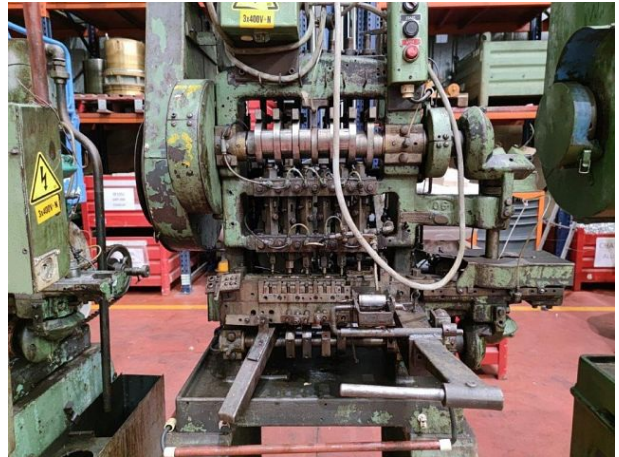

## Transferna stiskalnica - mehanska

Brand: WATERBURY FARRELL  
Model: NO. 6  
YoM, approx.: used  
Reconditioned:  
Controls:

### Additional Information:

6 stations plus auxiliary station  
Used for eyelet production - tooling still mounted