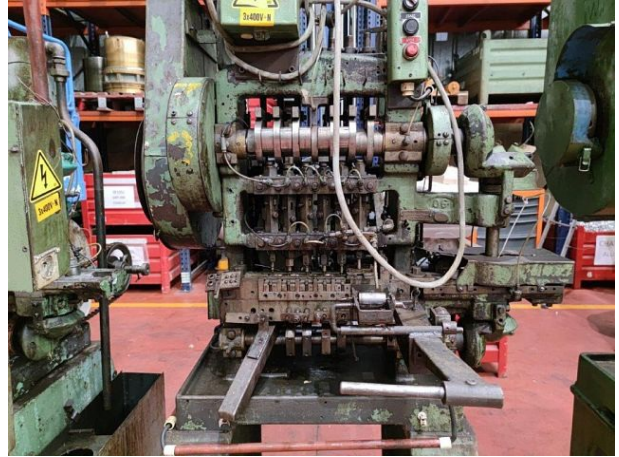

Data Sheet

Reference No.: 45521

Transfer presi -mekanik-

Brand: WATERBURY FARRELL
Model: NO. 6
YoM, approx.: used
Reconditioned:
Controls:

PRES-KONSTRÜKSİYON

drive system: eccentric / crank

Koç sayısı: 6

table cushion: evet

Additional Information:

6 stations plus auxiliary station

Used for eyelet production - tooling still mounted

Seller:

Post-Venta Carreras S.A.

Sean Gribben

Pol. Ind. Els Plans d'Arau C/ Nicolau Copèrnic, 2, 08787